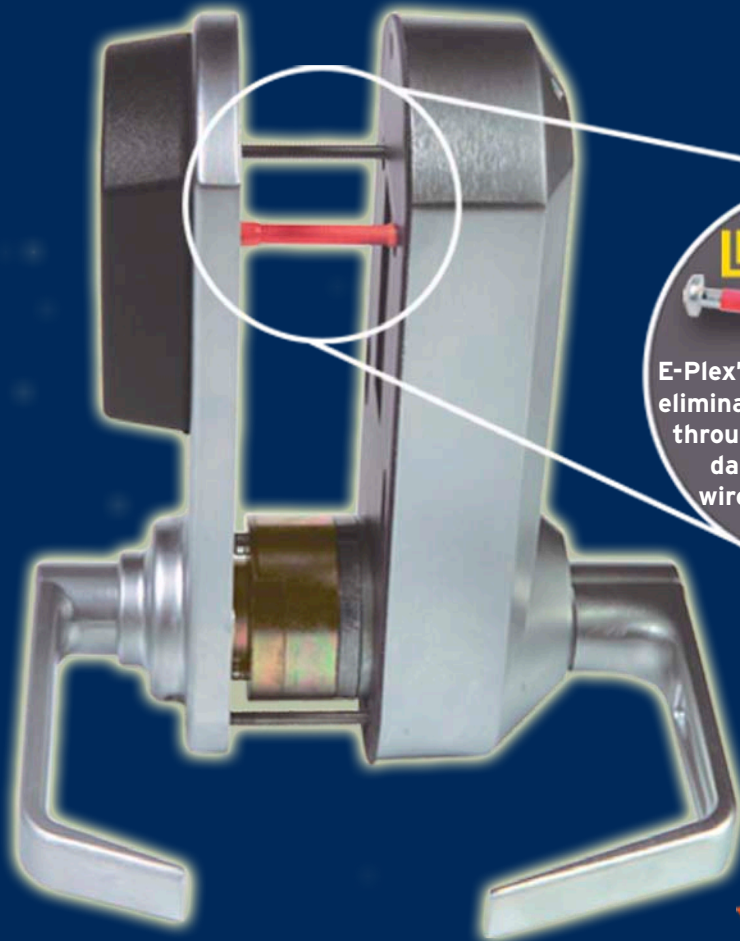

ACCESS CONTROL UPDATE

- Keep More Money in Your Pocket
- Install More Locks in Less Time
- Eliminate Callbacks due to Pinched Wires

LECTROBOLT®

E-Plex's Patented LECTROBOLT® eliminates running wires to or through the door—no risk of damage from pinched wires that can result in costly callbacks.

EASY TO INSTALL • RELIABLE • EASY TO MAINTAIN

Available Today!

E-Plex® Access Control

E-Plex 2000

- PIN Access
- 100 Access

E-Plex 3000

- PIN Access
- 300 Access Codes
- 9,000 Audit Events
- Retrofits Various Adams Rite® Mortise Locking Devices